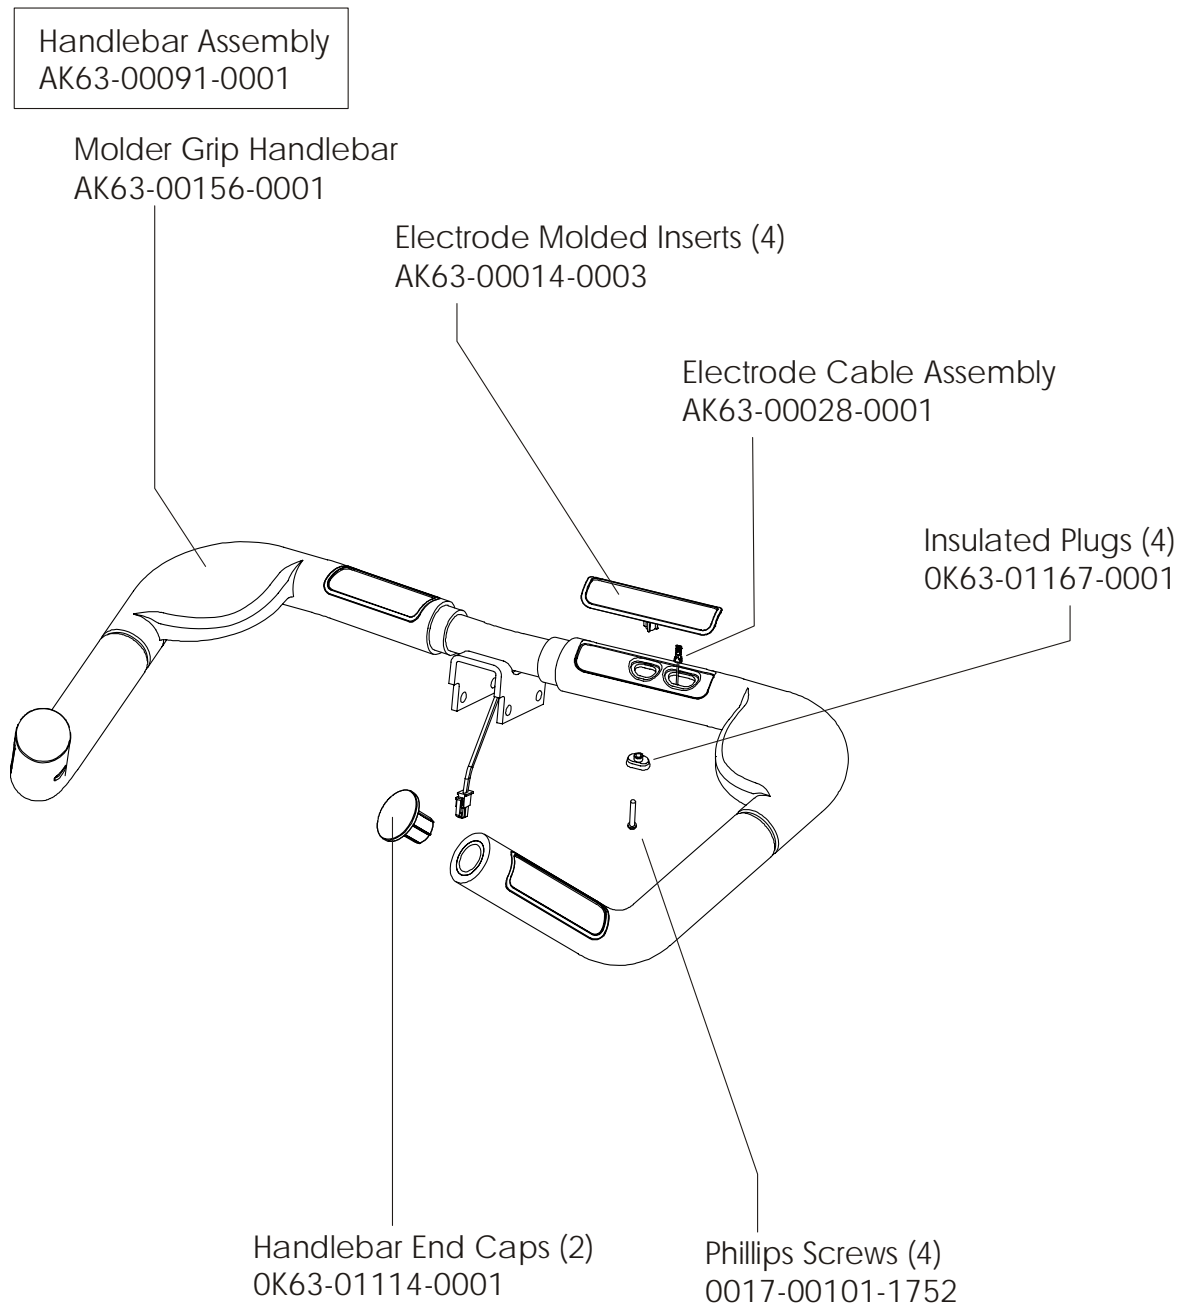

Clutch Assembly  
AK63-00026-0000

DELFIN Washers  
0017-00104-0455

Spacer

Left Seat Post Shroud  
OK63-01092-0010

Screw  
0017-00101-1741

Right Seat Post Shroud  
OK63-01092-0009

PCB Mounting Bracket Assembly  
AK63-00049-0000

Front Wheels  
AK63-00017-0001

**CABLE ASSEMBLY  
POWER CONTROL TO ALTERNATOR  
AK63-00029-0001**

**CONSOLE TO ACB CABLE  
AK63-00037-0002**

**LOWER CONSOLE  
CABLE  
AK63-00038-0000**

**CABLE ASSEMBLY  
AK63-00028-0001**